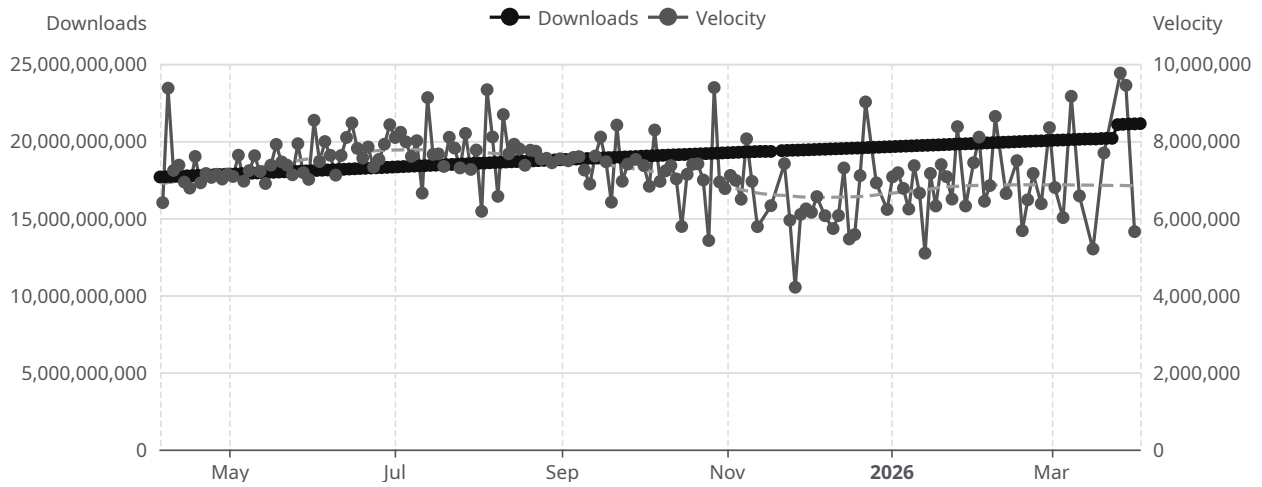

RATING

3.11 ★

18.6M ratings

TOP RANKING

#31 Top Free

Travel Local · SA

Downloads Over Time

Google Maps has **21.1B** total installs. Over the past 30 days, **1.1B** new installs (35.6M per day).

Ratings & Reviews

3.11

out of 5.0 · 18.6M ratings

Rating trend over time

Store Rankings

| Rank | Country | Category | List |
|------|---------|--------------|----------|
| 31 | SA | Travel Local | Top Free |
| 32 | MX | Travel Local | Top Free |
| 38 | ID | Travel Local | Top Free |