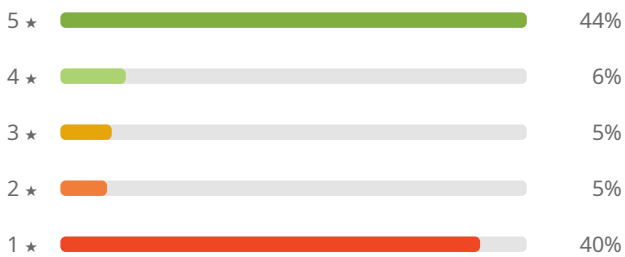

RATING

3.11 ★

18.6M ratings

TOP RANKING

#31 Top Free

Travel Local · SA

Downloads Over Time

Google Maps has **21.1B** total installs. Over the past 30 days, **1.1B** new installs (35.6M per day).

Ratings & Reviews

3.11

out of 5.0 · 18.6M ratings

Rating trend over time

Store Rankings

| Rank | Country | Category | List |
|------|---------|--------------|----------|
| 31 | SA | Travel Local | Top Free |
| 32 | MX | Travel Local | Top Free |
| 38 | ID | Travel Local | Top Free |